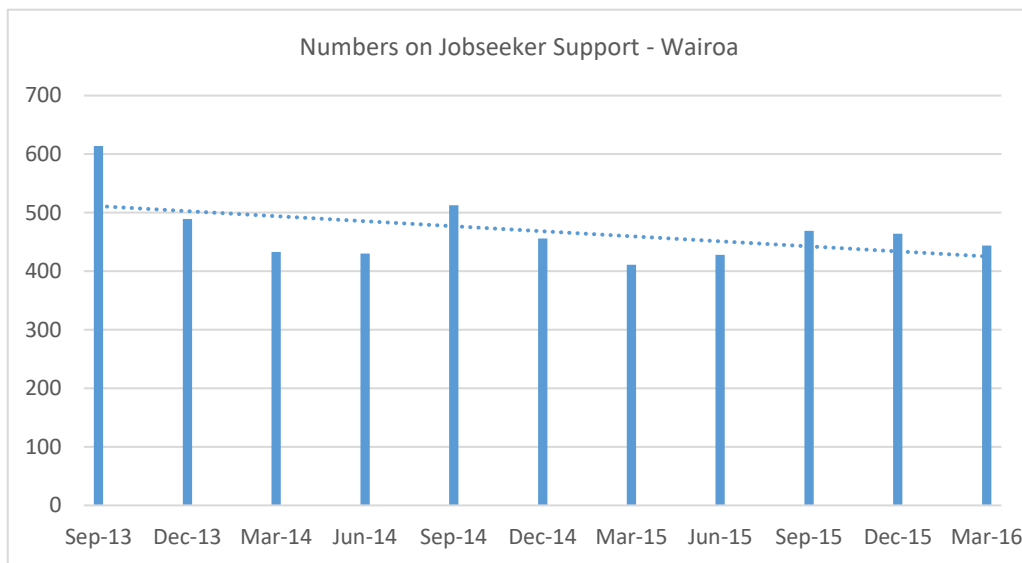

Number of Jobseeker Support recipients - Wairoa

(Source: MSD)

Mar-16	444
Dec-15	464
Sep-15	469
Jun-15	428
Mar-15	411
Dec-14	456
Sep-14	513
Jun-14	430
Mar-14	433
Dec-13	489
Sep-13	614

Source: MSD