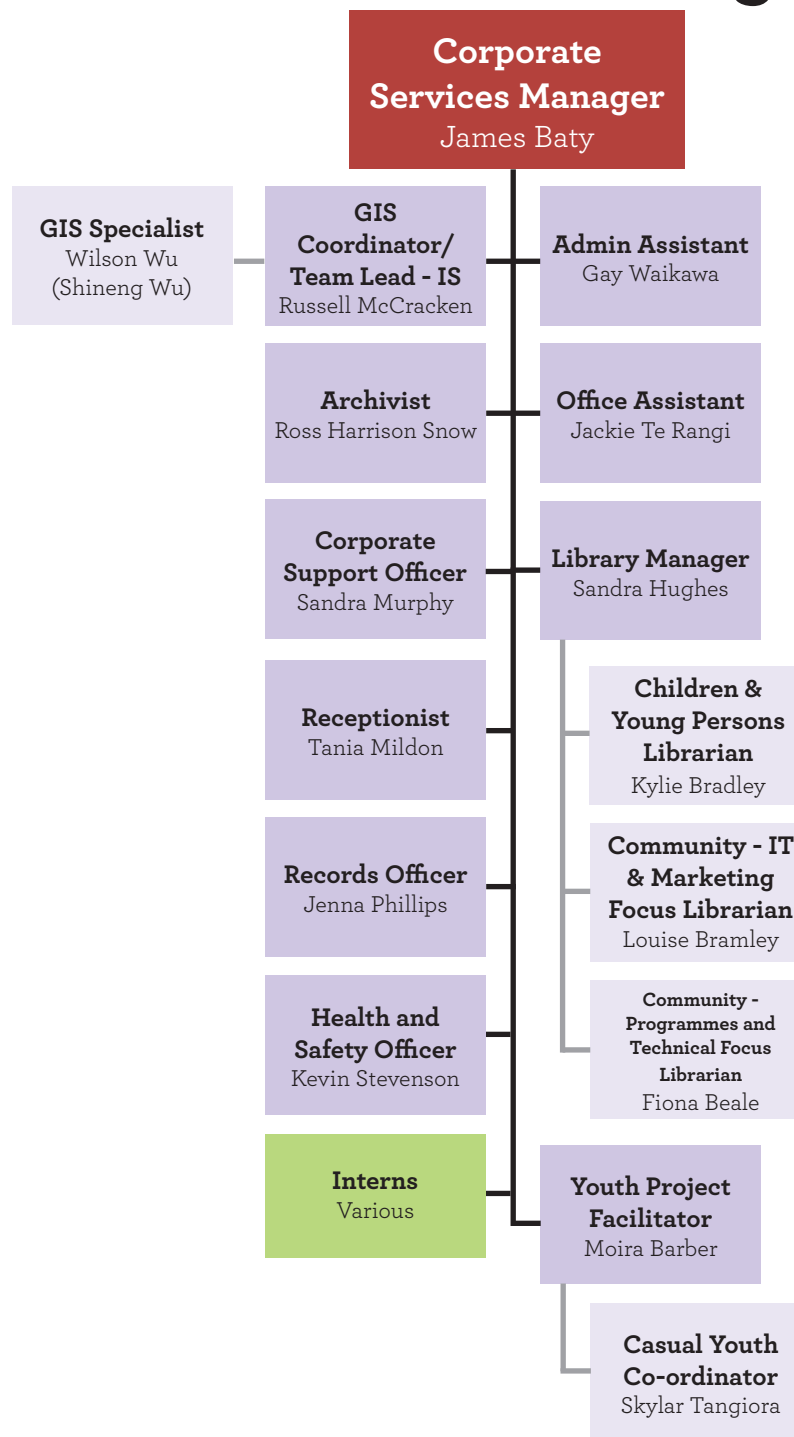

Wairoa District Council - Organisational Chart

- CEO
- Office of the CEO
- Senior Leadership Team
- CEO direct report
- Contractor
- Employee
- Intern
- Cadet

Wairoa District Council - Organisational Chart

Wairoa District Council - Organisational Chart

Wairoa District Council - Organisational Chart

Wairoa District Council - Organisational Chart

**Engineering
Manager**
Jamie Cox

Wairoa District Council - Organisational Chart