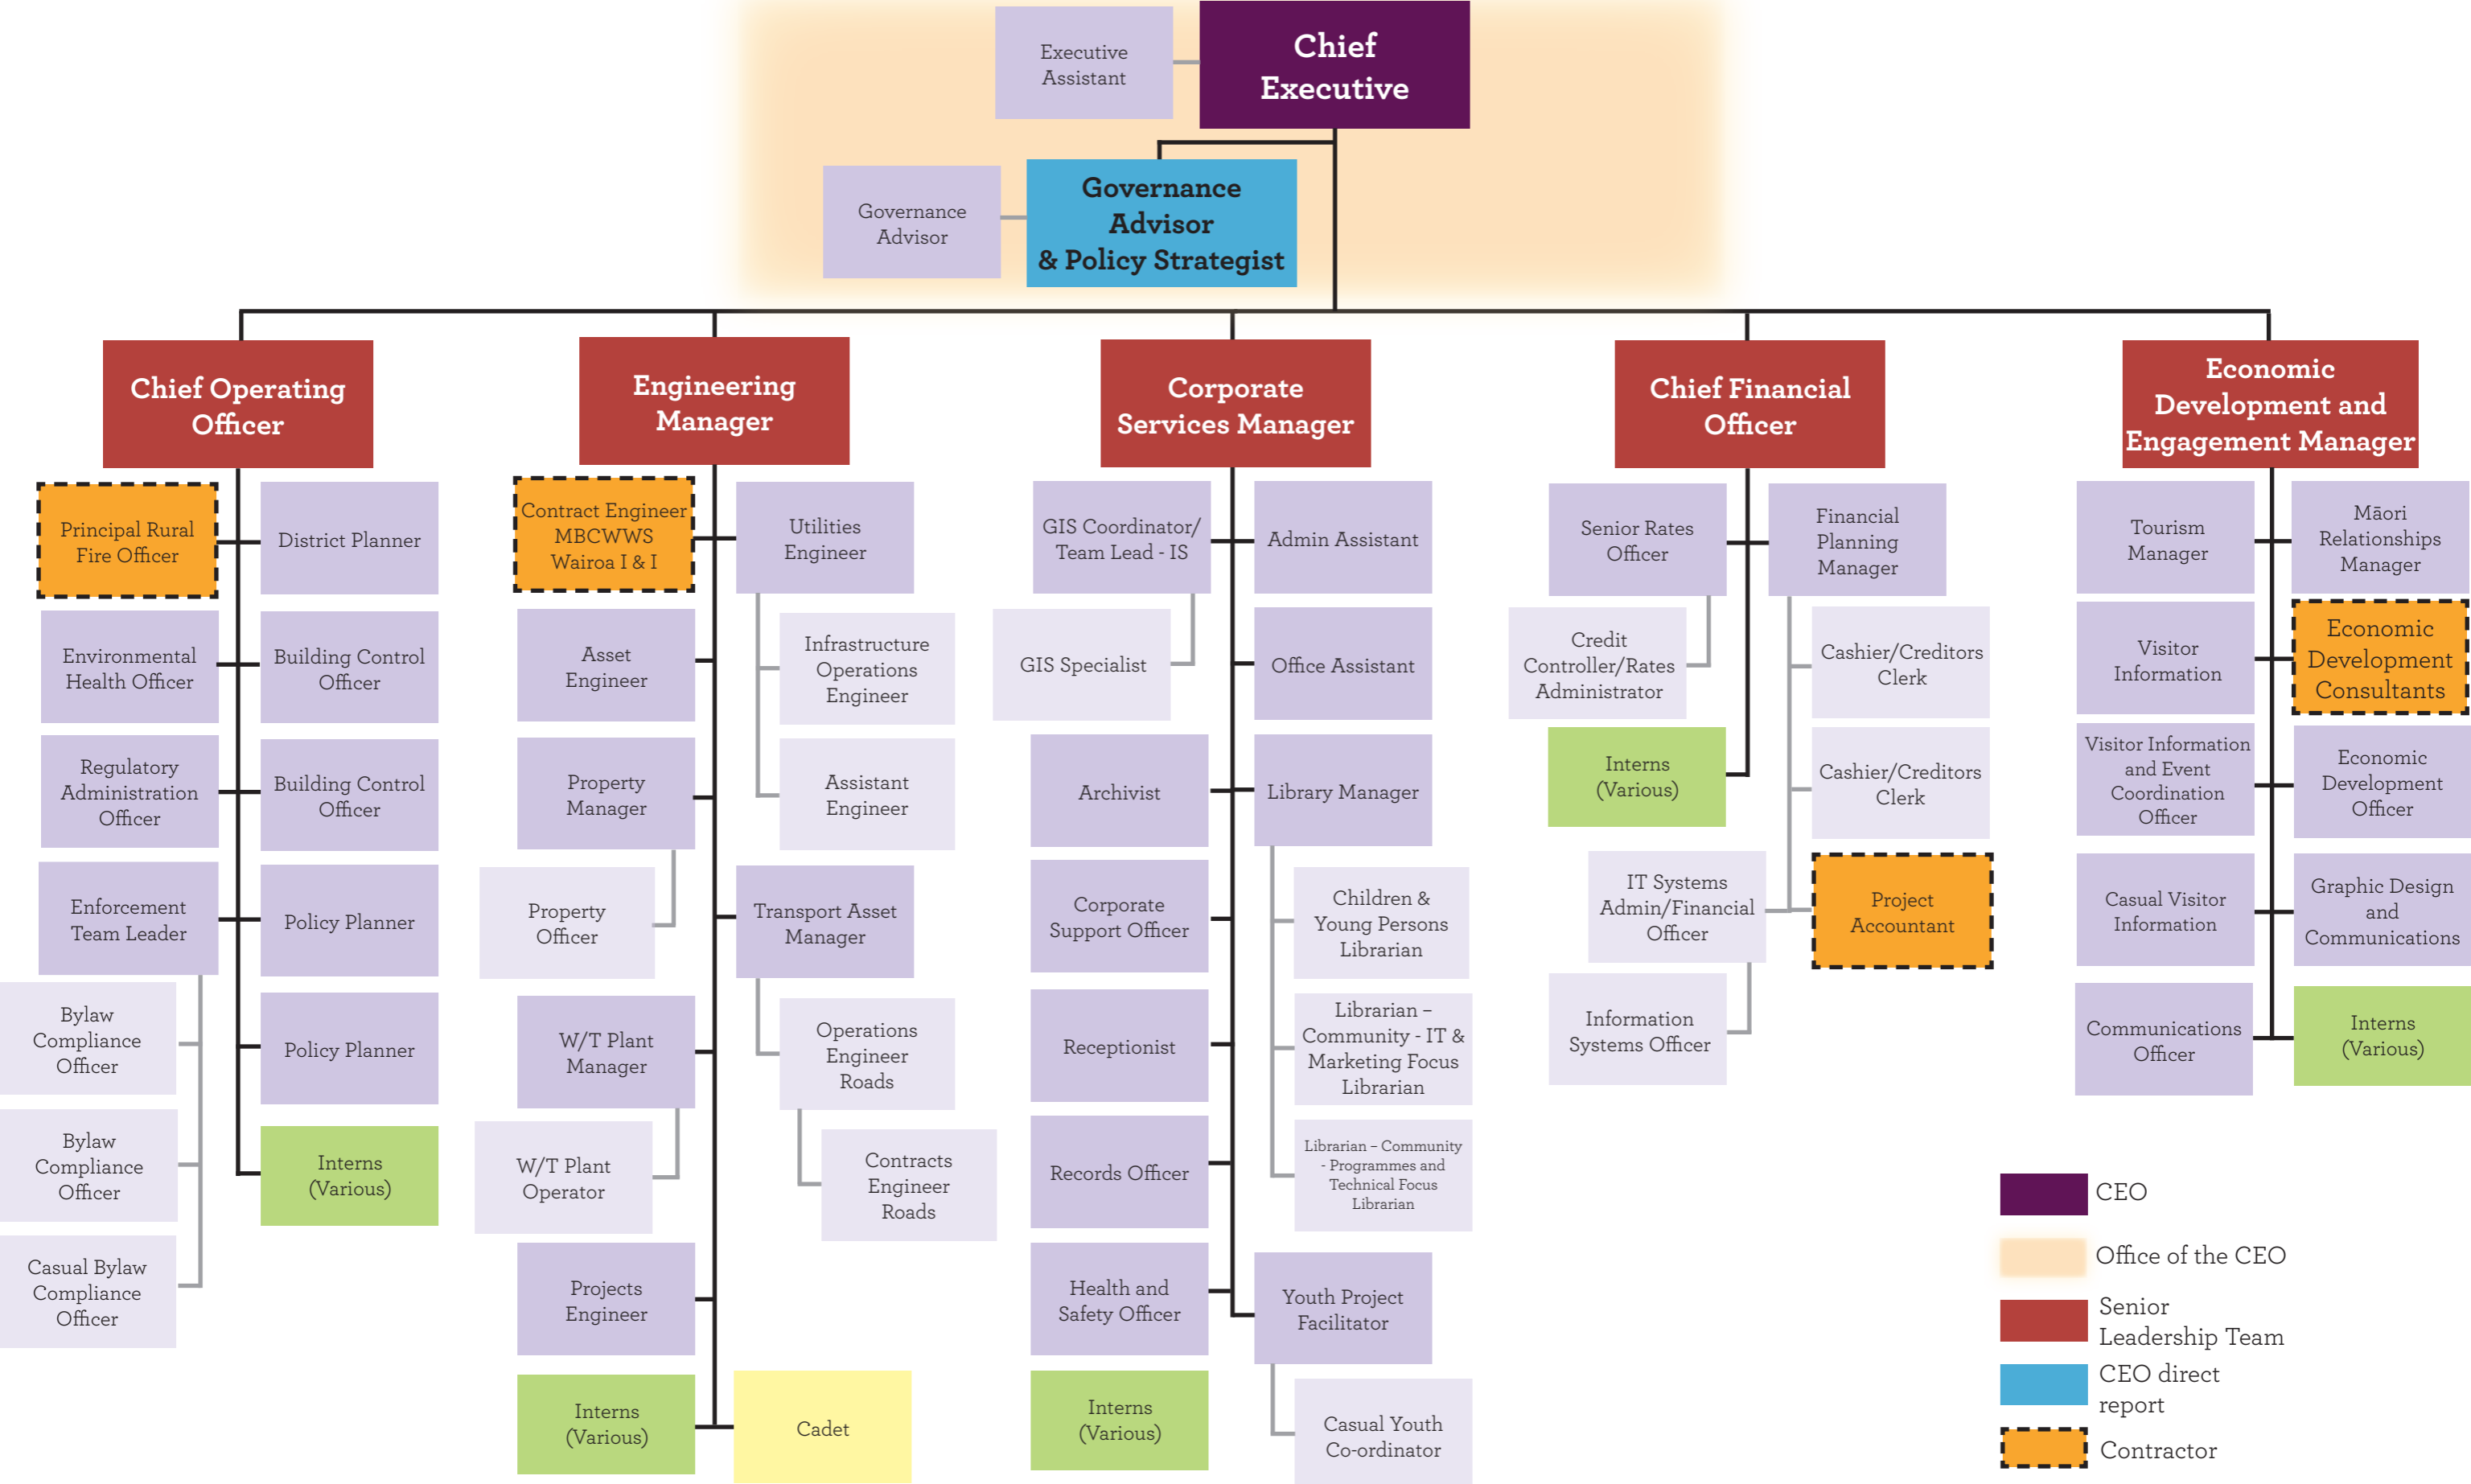

Wairoa District Council - Organisational Chart

- CEO
- Office of the CEO
- Senior Leadership Team
- CEO direct report
- Contractor
- Employee
- Intern
- Cadet

Wairoa District Council - Organisational Chart

Wairoa District Council - Organisational Chart

Wairoa District Council - Organisational Chart

Wairoa District Council - Organisational Chart

**Engineering
Manager**
Jamie Cox

Wairoa District Council - Organisational Chart